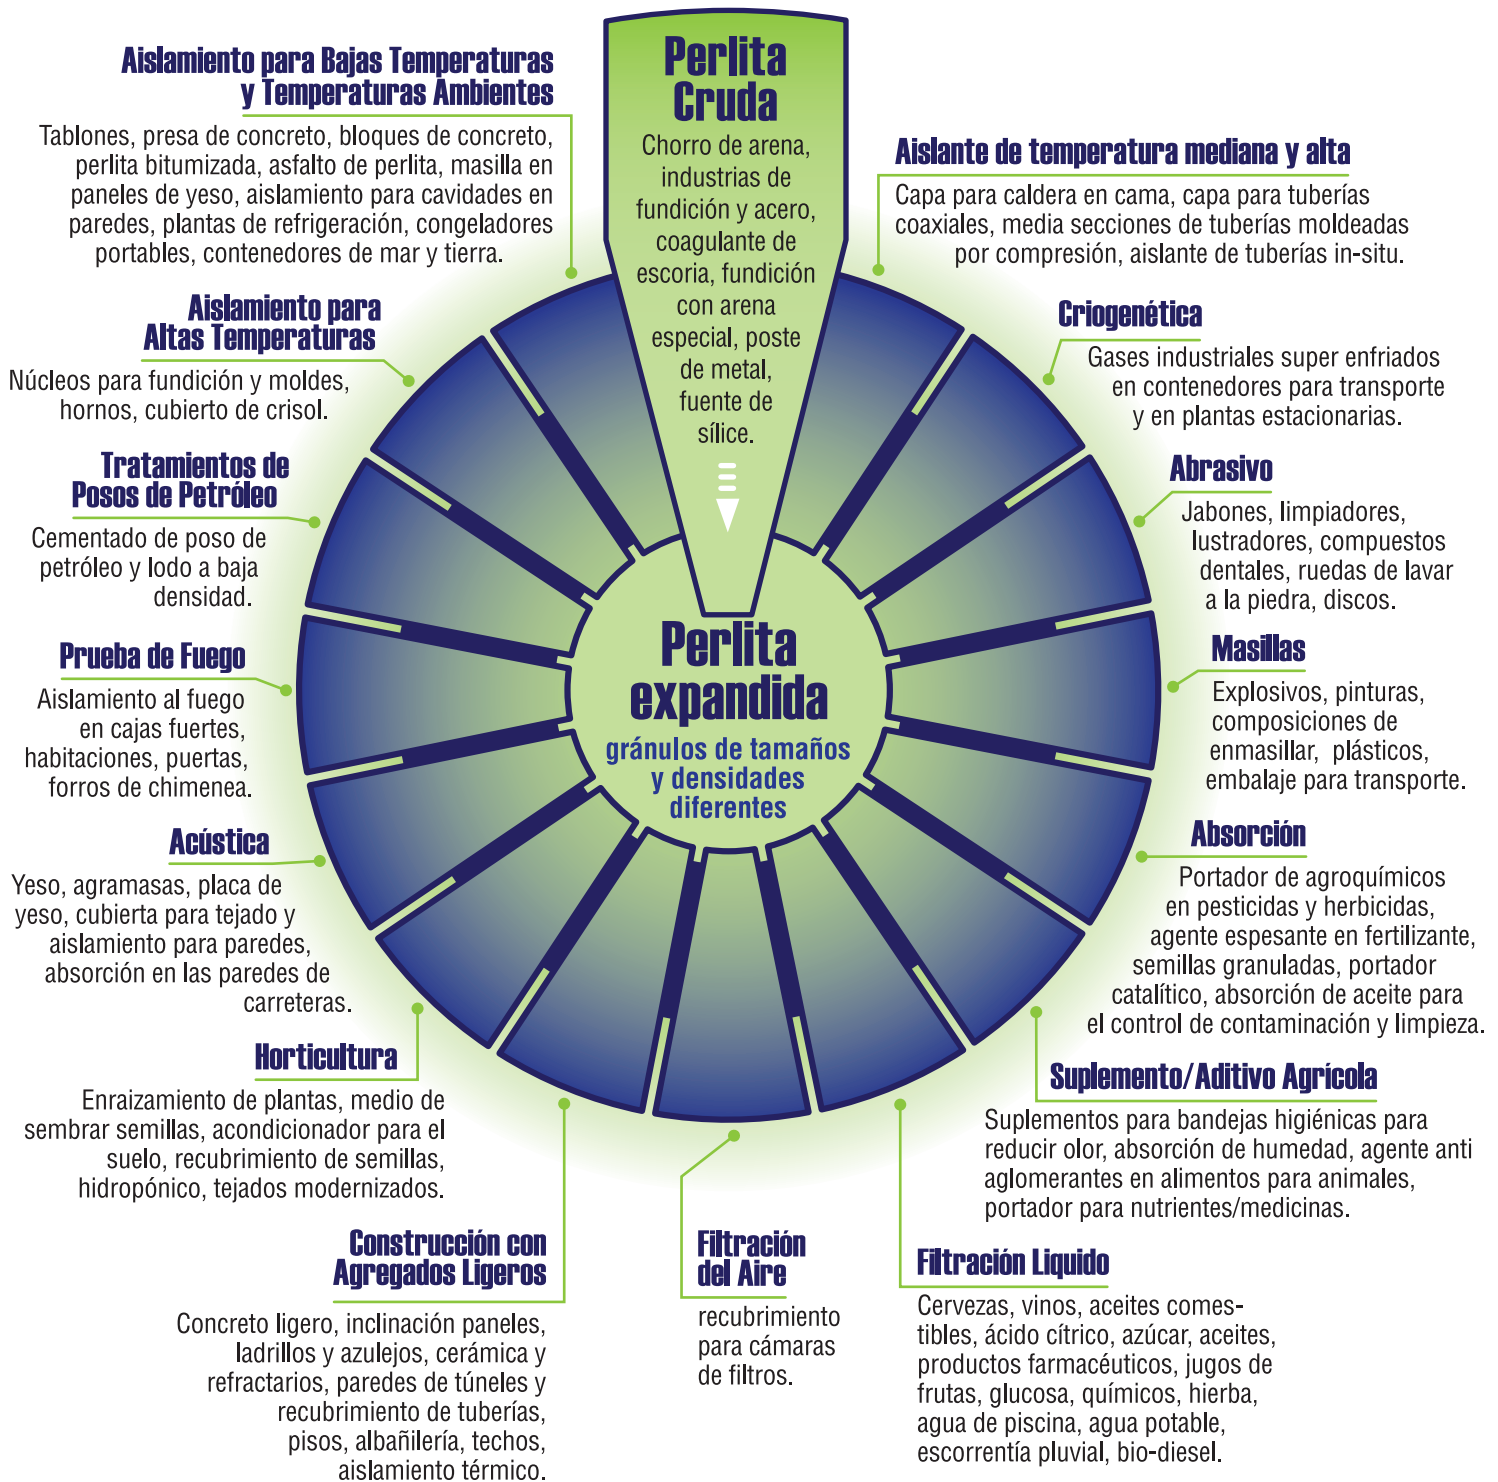

Aplicaciones de La Perlita

El mineral versátil

Perlite Institute, Inc.

4305 North Sixth Street, Suite A,
Harrisburg, PA 17110 • (717) 238-9723

Copyright © 2009 Perlite Institute All Rights Reserved